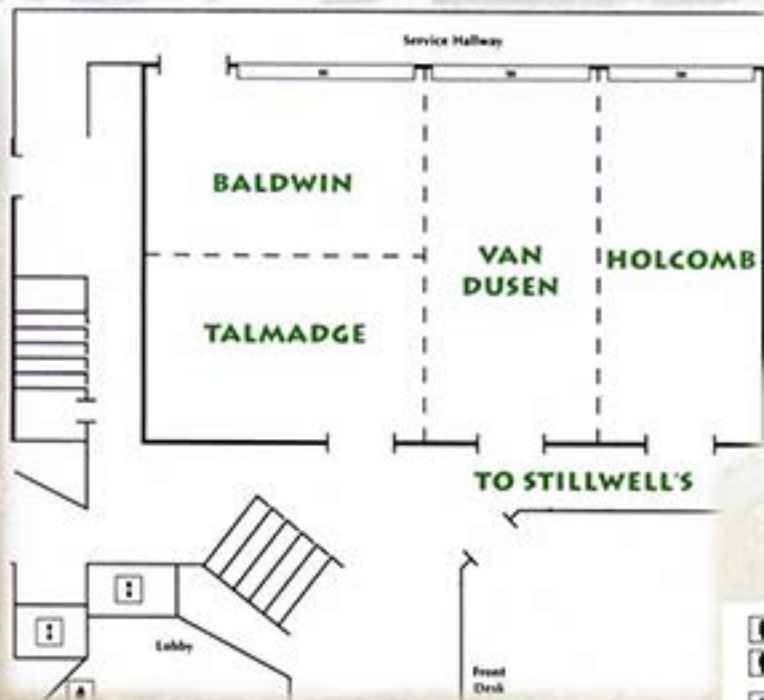

# THE LODGE AT BIG BEAR LAKE

## A Holiday Inn Resort

Let us help you create a memorable event

Designed to accommodate from 10 to 400, The Lodge at Big Bear Lake's Conference Center is the ideal Southern California venue for meetings, training sessions and social gatherings. Our professional sales staff will blend year-round recreational activities into your group's program and ensure that your event is an all-around success.

Room	Dimensions	Square Footage	Banquet	Dinner/ Dance	Theatre	Class Room	Conf.	U-Shape
Timbers	44 x 30	1,362	90	80	100	50	30	36
Sawmill	25 x 22	557	30	n/a	35	20	16	20
Meadows	25 x 28	706	40	n/a	50	25	20	20
Boulder Bay	24 x 28	713	40	n/a	50	35	20	20
Metcalf Bay	22 X 30	676	40	n/a	50	35	20	20
NRCC	80 x 50	4000	250	220	360	170	n/a	n/a
Talmadge	38 x 23	900	50	n/a	60	30	20	25
Baldwin	38 x 23	900	50	n/a	60	30	20	25
Tal/Bal	38 x 50	1800	100	80	120	60	40	50
Van Dusen	24 x 50	1200	60	n/a	80	40	30	30
Holcomb	20 x 50	1000	60	n/a	80	40	30	30
Amphitheater	n/a	n/a	n/a	n/a	150	n/a	n/a	n/a